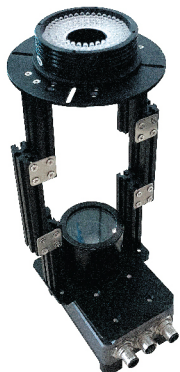

## ILLUMINATOR FOR SMART CAMERA

COGNEX-INSIGHT 5000/7000

COGNEX-INSIGHT 5000/7000

NI-SMART CAMERA 177X