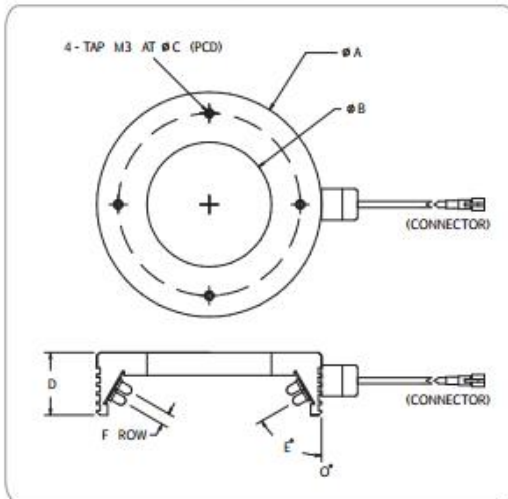

Direct Illumination

LLA SERIES - Low angle illumination

LED arrays are arranged in LED angle to provide side illumination. LLA series are available in 2 and 3 rows to suite different brightness requirements.

Application: edge detection, scratched on metal or glossy surface.

Technical Specification:

- Color Red, Green, Blue and White
- 24V DC Input Power
- Continuous and Strobe Applications
- Compact Size
- Lighting Cable 500mm

Customize Lighting:

- Customize Sizes, Mounting requirements
- Color and Voltage Available
- Consult Technical Sales for More Information

Model	Dimensions (MM)						Color	Voltage / Watt	Current
	ØA	ØB	ØC	D	E°	F (ROW)			
LLA-60-070-2-X	74	41	60	20.5	60	2	● ● ● ● ● ● ● ●	24V / 3.60W 24V / 4.68W	150mA 185mA
LLA-60-090-2-X	90	57	75	20.5	60	2	● ● ● ● ● ● ● ●	24V / 4.32W 24V / 5.76W	180mA 240mA
LLA-60-150-3-X	151	114	136	23.5	60	3	● ● ● ● ● ● ● ● ● ● ● ●	24V / 11.88W 24V / 15.12W	495mA 630mA
LLA-60-200-2-X	202	167	186	20.5	60	2	● ● ● ● ● ● ● ●	24V / 10.80W 24V / 14.04W	450mA 585mA
LLA-75-130-3-X	131	94	116	24.5	75	3	● ● ● ● ● ● ● ● ● ● ● ●	24V / 10.08W 24V / 12.96W	420mA 540mA
LLA-75-170-3-X	175	136	159	24.5	75	3	● ● ● ● ● ● ● ● ● ● ● ●	24V / 13.68W 24V / 17.64W	570mA 735mA