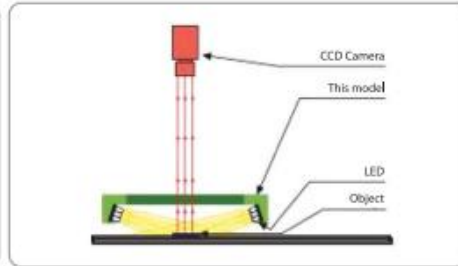

Direct Illumination

LLA SERIES - Low angle illumination

LED arrays are arranged in LED angle to provide side illumination. LLA series are available in 2 and 3 rows to suite different brightness requirements.

Application: edge detection, scratched on metal or glossy surface.

Technical Specification:

- Color Red, Green, Blue and White
- 24V DC Input Power
- Continuous and Strobe Applications
- Compact Size
- Lighting Cable 500mm