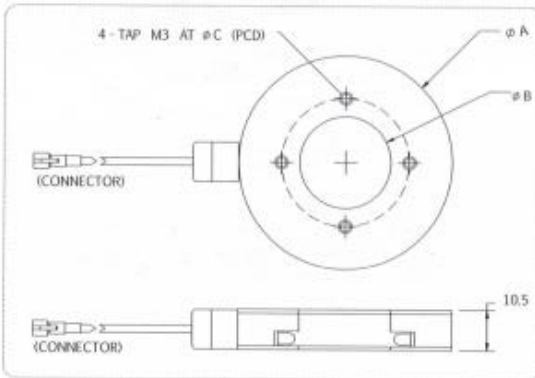

Application: edge detection, scratched on metal or glossy surface.

Technical Specification:

- Color Red, Green, Blue and White
- 24V DC Input Power
- Continuous and Strobe Applications
- Compact Size
- Lighting Cable 500mm

Customize Lighting:

- Customize Sizes, Mounting requirements
- Color and Voltage Available
- Consult Technical Sales for More Information

Model	Dimensions (MM)						Color	Voltage / Watt	Current
	ØA	ØB	ØC	D	E°	F (ROW)			
LLA-60-070-2-X	74	41	60	20.5	60	2	● ● ● ● ● ● ● ●	24V / 3.60W 24V / 4.68W	150mA 185mA
LLA-60-090-2-X	90	57	75	20.5	60	2	● ● ● ● ● ● ● ●	24V / 4.32W 24V / 5.76W	180mA 240mA
LLA-60-150-3-X	151	114	136	23.5	60	3	● ● ● ● ● ● ● ● ● ● ● ●	24V / 11.88W 24V / 15.12W	495mA 630mA
LLA-60-200-2-X	202	167	186	20.5	60	2	● ● ● ● ● ● ● ●	24V / 10.80W 24V / 14.04W	450mA 585mA
LLA-75-130-3-X	131	94	116	24.5	75	3	● ● ● ● ● ● ● ● ● ● ● ●	24V / 10.08W 24V / 12.96W	420mA 540mA
LLA-75-170-3-X	175	136	159	24.5	75	3	● ● ● ● ● ● ● ● ● ● ● ●	24V / 13.68W 24V / 17.64W	570mA 735mA

Customize Lighting:

- Customize Sizes, Mounting requirements
- Color and Voltage Available
- Consult Technical Sales for More Information

Model	Dimensions [MM]			Color	Voltage / Watt	Current
	ØA	ØB	ØC			
LLA-90-050-1-X	56	24	33.5	●●●○	24V / 1.08W	45mA
LLA-90-080-1-X	80	50	56.5	●●●○	24V / 1.44W	60mA
LLA-90-100-1-X	101	71	77.5	●●●○	24V / 1.80W	75mA
LLA-90-150-1-X	151	121	127.5	●●●○	24V / 2.52W	105mA
LLA-90-180-1-X	181	151	157.5	●●●○	24V / 3.24W	135mA
LLA-90-210-1-X	211	181	187	●●●○	24V / 3.96W	165mA
				●●●○	24V / 5.04W	210mA
				●●●○	24V / 4.68W	195mA
				●●●○	24V / 6.12W	255mA
				●●●○	24V / 5.76W	240mA
				●●●○	24V / 7.20W	300mA