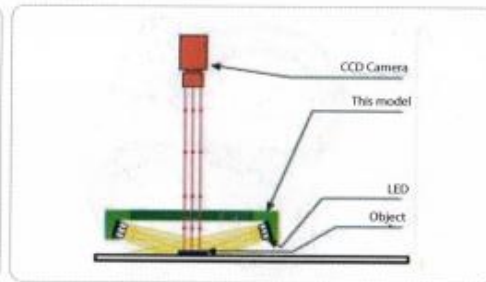

Application: edge detection, scratched on metal or glossy surface.

Technical Specification:

- Color Red, Green, Blue and White
- 24V DC Input Power
- Continuous and Strobe Applications
- Compact Size
- Lighting Cable 500mm

Customize Lighting:

- Customize Sizes, Mounting requirements
- Color and Voltage Available
- Consult Technical Sales for More Information

Model	Dimensions (MM)						Color	Voltage / Watt	Current
	ØA	ØB	ØC	D	E°	F (ROW)			
LLA-60-070-2-X	74	41	60	20.5	60	2	● ● ● ● ● ● ● ●	24V / 3.60W 24V / 4.68W	150mA 185mA
LLA-60-090-2-X	90	57	75	20.5	60	2	● ● ● ● ● ● ● ●	24V / 4.32W 24V / 5.76W	180mA 240mA
LLA-60-150-3-X	151	114	136	23.5	60	3	● ● ● ● ● ● ● ● ● ● ● ●	24V / 11.88W 24V / 15.12W	495mA 630mA
LLA-60-200-2-X	202	167	186	20.5	60	2	● ● ● ● ● ● ● ●	24V / 10.80W 24V / 14.04W	450mA 585mA
LLA-75-130-3-X	131	94	116	24.5	75	3	● ● ● ● ● ● ● ● ● ● ● ●	24V / 10.08W 24V / 12.96W	420mA 540mA
LLA-75-170-3-X	175	136	159	24.5	75	3	● ● ● ● ● ● ● ● ● ● ● ●	24V / 13.68W 24V / 17.64W	570mA 735mA