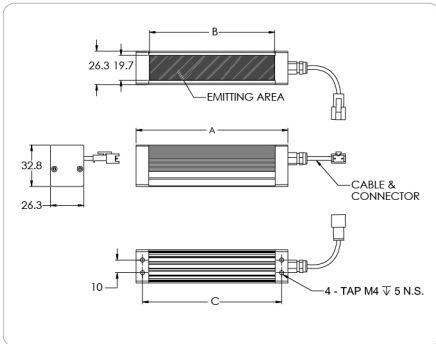

Backlight Illumination

LBL3 SERIES - Line Illumination Back Light

LBL3 series is a bar-shaped backlight where the LEDs are arranged in a dense array and shine into a diffuser.

Application: Inspection of making transparent object.

Technical Specification:

- Color Red, Green, Blue and White
- 24V DC Input Power
- Continuous and Strobe Applications
- Compact Size
- Lighting Cable 500mm

Customize Lighting:

- Customize Sizes, Mounting requirements
- Color and Voltage Available
- Consult: Technical Sales for More Information

Model	Dimensions (MM)			Color	Voltage / Watt	Current
	A	B	C			
LBL3-00-100-X-X	120.0	99.0	110.0	● ● ○	24V / 2.16W	90mA
LBL3-00-200-X-X	220.0	200.0	210.0	● ● ○	24V / 3.60W	150mA
LBL3-00-300-X-X	300.0	300.0	310.0	● ● ○	24V / 4.32W	180mA
LBL3-00-300-X-X	300.0	300.0	310.0	● ● ○	24V / 7.20W	300mA
LBL3-00-300-X-X	300.0	300.0	310.0	● ● ○	24V / 6.48W	270mA
LBL3-00-400-X-X	420.0	400.0	410.0	● ● ○	24V / 10.80W	450mA
LBL3-00-400-X-X	420.0	400.0	410.0	● ● ○	24V / 8.64W	360mA
LBL3-00-500-X-X	520.0	499.0	510.0	● ● ○	24V / 14.40W	600mA
LBL3-00-500-X-X	520.0	499.0	510.0	● ● ○	24V / 10.80W	450mA
LBL3-00-600-X-X	620.0	599.0	610.0	● ● ○	24V / 18.00W	750mA
LBL3-00-600-X-X	620.0	599.0	610.0	● ● ○	24V / 12.96W	540mA
LBL3-00-700-X-X	720.0	699.0	710.0	● ● ○	24V / 21.60W	900mA
LBL3-00-700-X-X	720.0	699.0	710.0	● ● ○	24V / 15.12W	630mA
LBL3-00-800-X-X	820.0	799.0	810.0	● ● ○	24V / 25.20W	1050mA
LBL3-00-800-X-X	820.0	799.0	810.0	● ● ○	24V / 17.28W	720mA
LBL3-00-900-X-X	920.0	899.0	910.0	● ● ○	24V / 28.80W	1200mA
LBL3-00-900-X-X	920.0	899.0	910.0	● ● ○	24V / 19.44W	810mA
LBL3-00-1000-X-X	1020.0	999.0	1010.0	● ● ○	24V / 32.40W	1350mA
LBL3-00-1000-X-X	1020.0	999.0	1010.0	● ● ○	24V / 21.60W	900mA
LBL3-00-1000-X-X	1020.0	999.0	1010.0	● ● ○	24V / 36.00W	1500mA