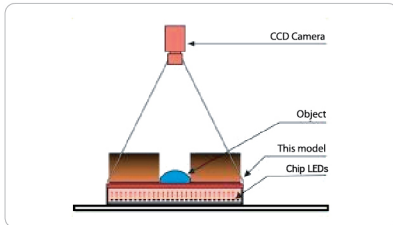

Backlight Illumination

LBL3 SERIES - Line Illumination Back Light

LBL3 series is a bar-shaped backlight where the LEDs are arranged in a dense array and shine into a diffuser.

Application: Inspection of making transparent object.

Technical Specification:

- Color Red, Green, Blue and White
- 24V DC Input Power
- Continuous and Strobe Applications
- Compact Size
- Lighting Cable 500mm

Customize Lighting:

- Customize Sizes, Mounting requirements
- Color and Voltage Available
- Consult: Technical Sales for More Information